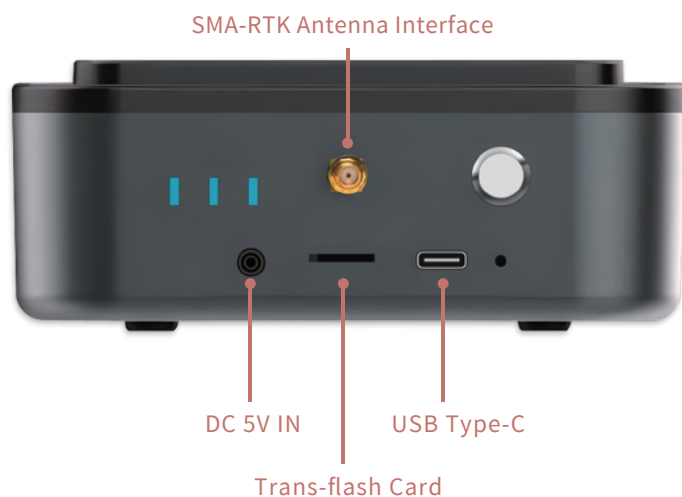

Features

- Integrates RF, baseband and high precision algorithm
- All-constellation multi-frequency RTK engine and advanced RTK technology
- Best-in-class reliable and scalable position accuracy
- Update rate : 1 Hz (Max : 50 Hz)
- 1408 super channels for simultaneous tracking of all visible supported satellite signals

Constellation

GPS :	L1C/A, L1C, L2C, L2P(Y), L5
GLONASS :	G1, G2, G3
Beidou :	B1I, B2I, B3I, B1C, B2a, B2b
Galileo :	E1, E5a, E5b, E6
QZSS :	L1C/A, L1C, L2C, L5
NavIC :	L5
SBAS :	L1C/A

Additional Information

Dimensions (L,W,H) 120 x 100 x 46 mm

Interface

Configuration List

Mobile Network	GSM / 3G / 4G-LTE
Wi-Fi	2.4Ghz , 802.11 b/g/n
BluetoothLE	5.0
Operating System	Andriod

Screen

10.1" 1080x1920 Touch Panel

Photo and Audio

- Play pictures, clock, calendar
- Built-in dual speakers 8Ω/1W
- TF card

Include

- RTK-GB30
- L1 / L2 / L5 GNSS Surveying Antenna
- Reinforced TNC-SMA Cable
- SB-C Cable (A to C)
- Quick Start Guide

Option : 10" LCD Display